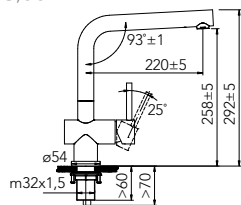

CA108BK ECO PLUS

Black Line
€ 205,00