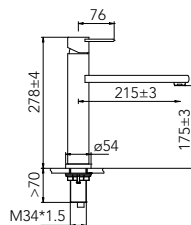

CA102CH ECO PLUS

Chroom, Chrome, Chrom, Chromé
€ 190,00