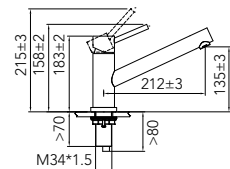

CA107CH ECO PLUS

Chroom, Chrome, Chrom, Chromé
€ 160,00