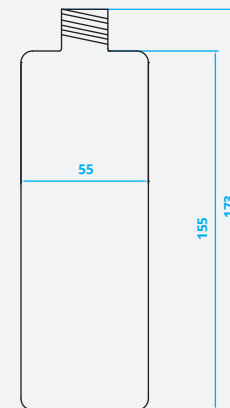

MATCHING SOAP DISPENSER!
Get in style!

NEW!

CA203WH • € 85,-

Zeepdispenser rond met RVS body
Inclusief zeepfles 25 mm uitsparing

**Round soap dispenser with stainless steel interior
Soap bottle included 25 mm cut-out**

*Seifenspender rund mit Edelstahl-Innenverkleidung
Inklusive Seifenflasche 25-mm-Aussparung*

Distributeur de savon rond avec composant inox
Réservoir à savon inclus ! 25-mm-Aussparung

Soap bottle included!