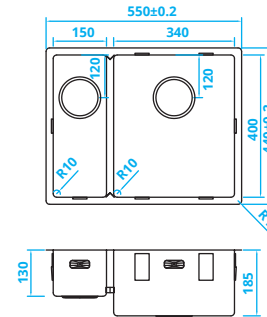

Dimension minimale meuble > 60 cm

CA1534R10 • € 400,-

> 60 cm kastbreedte

> 60 cm cabinet width

Schrankbreite > 60 cm

Dimension minimale meuble > 60 cm

Country-style modern

- Tiled sink
- Handmade in the Netherlands and finished with stylish details
- Square corners
- Suitable for undermount
- Please note: Always use the sink as template for the cut-out in the countertop!