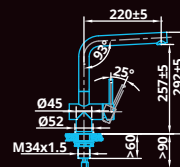

CA108BK U ECO • € 335,-

+ Dualjet: CADJ108BK • € 65,-

Eénhendel mengkraan
Uittrekbaar
RVS body met zwarte afwerking

**Single-handle mixer tap
Extendible
Stainless steel interior
with black finish**

*Einhand-Mischbatterie
Ausziehbar
Edelstahl-Innenverkleidung
mit schwarzem Finish*

Robinet mitigeur à une poignée
Extractible
Composant inox avec finition noire