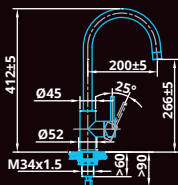

CA105BK ECO • € 265,-

Eénhendel mengkraan
RVS body met zwarte afwerking

**Single-handle mixer tap
Stainless steel interior
with black finish**

*Einhand-Mischbatterie
Edelstahl-Innenverkleidung
mit schwarzem Finish*

Robinet mitigeur à une poignée
Composant inox avec finition noire