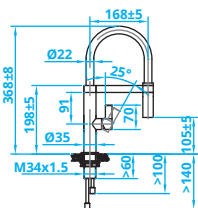

Alle Preise zzgl. Mwst.

S

CA112IS ECO • € 345,-

- + Hose available in 12 colours • € 17,⁵⁰
- + Stainless steel spiral: CA112ISP • € 59,-
- + Dualjet: CADJ112 • € 49,-

Eénhendel mengkraan
RVS met zwarte slang

**Single-handle mixer tap
Stainless steel with black hose**

*Einhand-Mischbatterie
Edelstahl mit schwarzem Schlauch*

Robinet mitigeur à une poignée
Inox avec manche noire

M

CA112IM ECO • € 386,-

- + Hose available in 12 colours • € 17,⁵⁰
- + Stainless steel spiral: CA112ISP • € 59,-
- + Dualjet: CADJ112 • € 49,-

Eénhendel mengkraan
RVS met zwarte slang

**Single-handle mixer tap
Stainless steel with black hose**

*Einhand-Mischbatterie
Edelstahl mit schwarzem Schlauch*

Robinet mitigeur à une poignée
Inox avec manche noire

M

CA112CHM ECO • € 293,-

- + Hose available in 12 colours • € 17,⁵⁰
- + Chrome spiral: CA112CHSP • € 49,-
- + Dualjet: CADJ112CH • € 49,-

Eénhendel mengkraan
Chroom met zwarte slang

**Single-handle mixer tap
Chrome with black hose**

*Einhand-Mischbatterie
Chrom mit schwarzem Schlauch*

Robinet mitigeur à une poignée
Chrome avec manche noire

L

CA112IL ECO • € 407,-

- + Hose available in 12 colours • € 17,⁵⁰
- + Stainless steel spiral: CA112ISP • € 59,-
- + Dualjet: CADJ112 • € 49,-

Eénhendel mengkraan
RVS met zwarte slang

**Single-handle mixer tap
Stainless steel with black hose**

*Einhand-Mischbatterie
Edelstahl mit schwarzem Schlauch*

Robinet mitigeur à une poignée
Inox avec manche noire